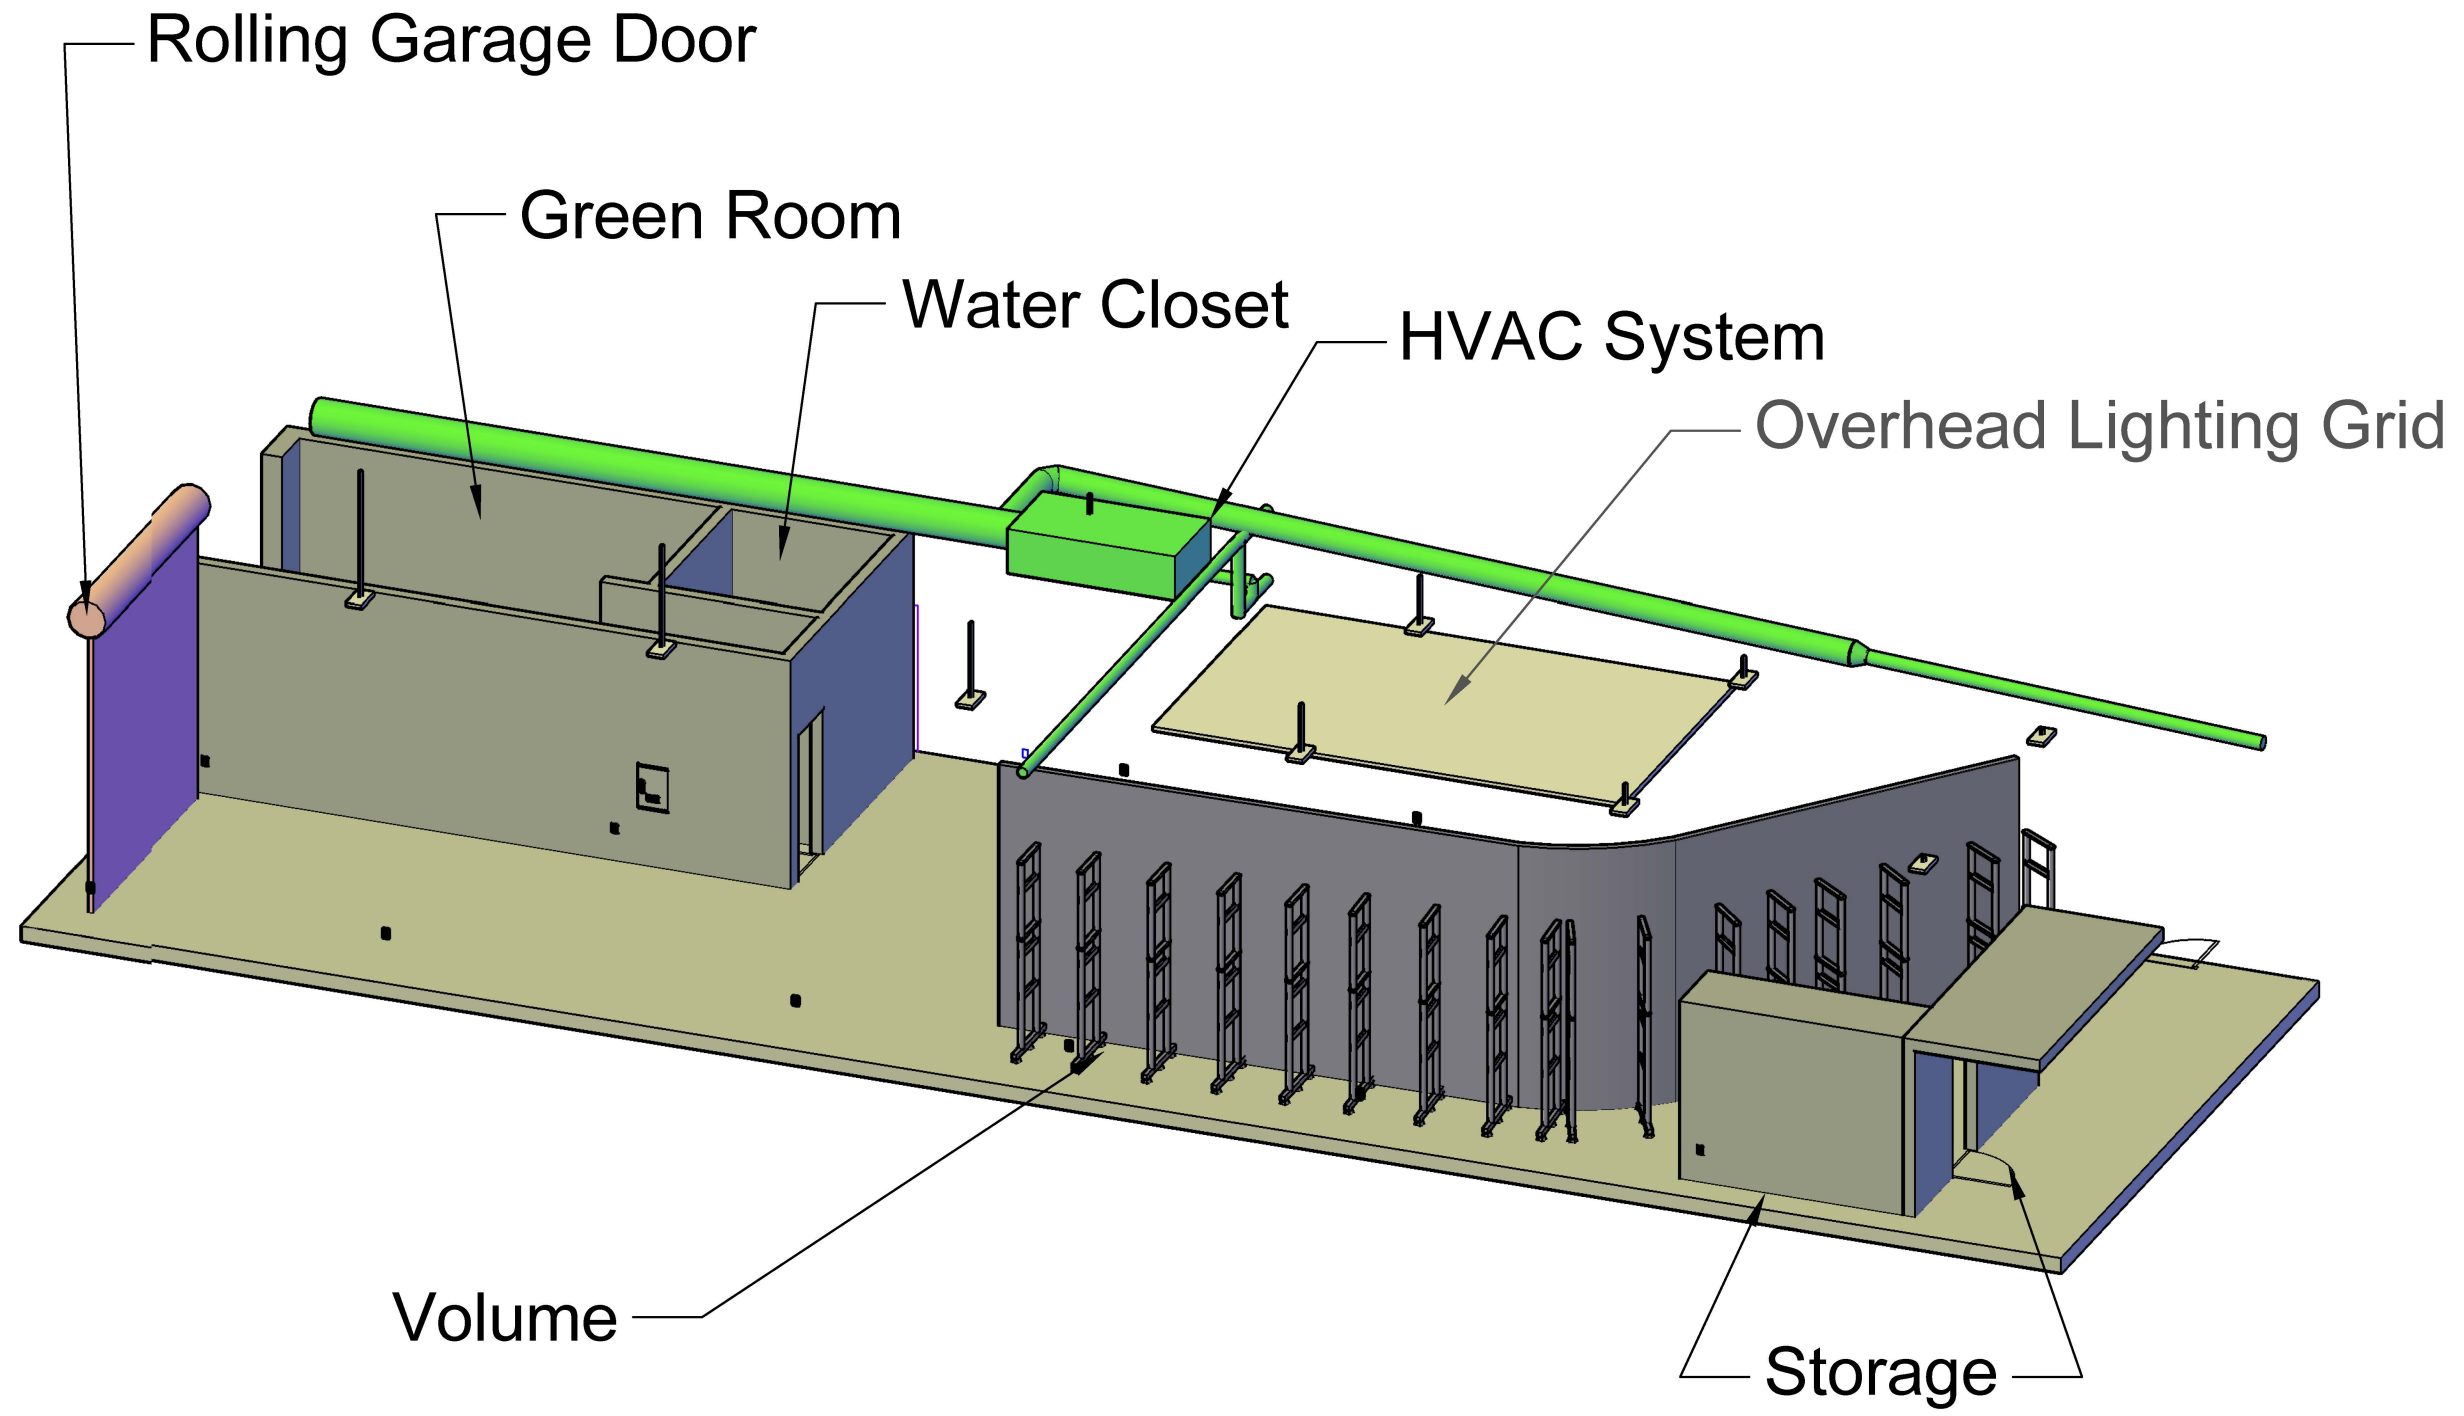

Project Name:
Co-Production
House Studio-
Volume

Project Address:
7601 S Congress
Ave Suite 140,
Austin, TX 78745

Drawing:
Co-Production
House Studio 3D
Back View

Drawn by:
Iakov
Doumanoff

Date:
06/26/2023

Drawing
Number
1.00

Sheet Number

4 of 6

1 Co-Production House Studio Full Rear Isometric View
SCALE: 1/8" = 1'-0"
2' 4' 8' 16' 24'