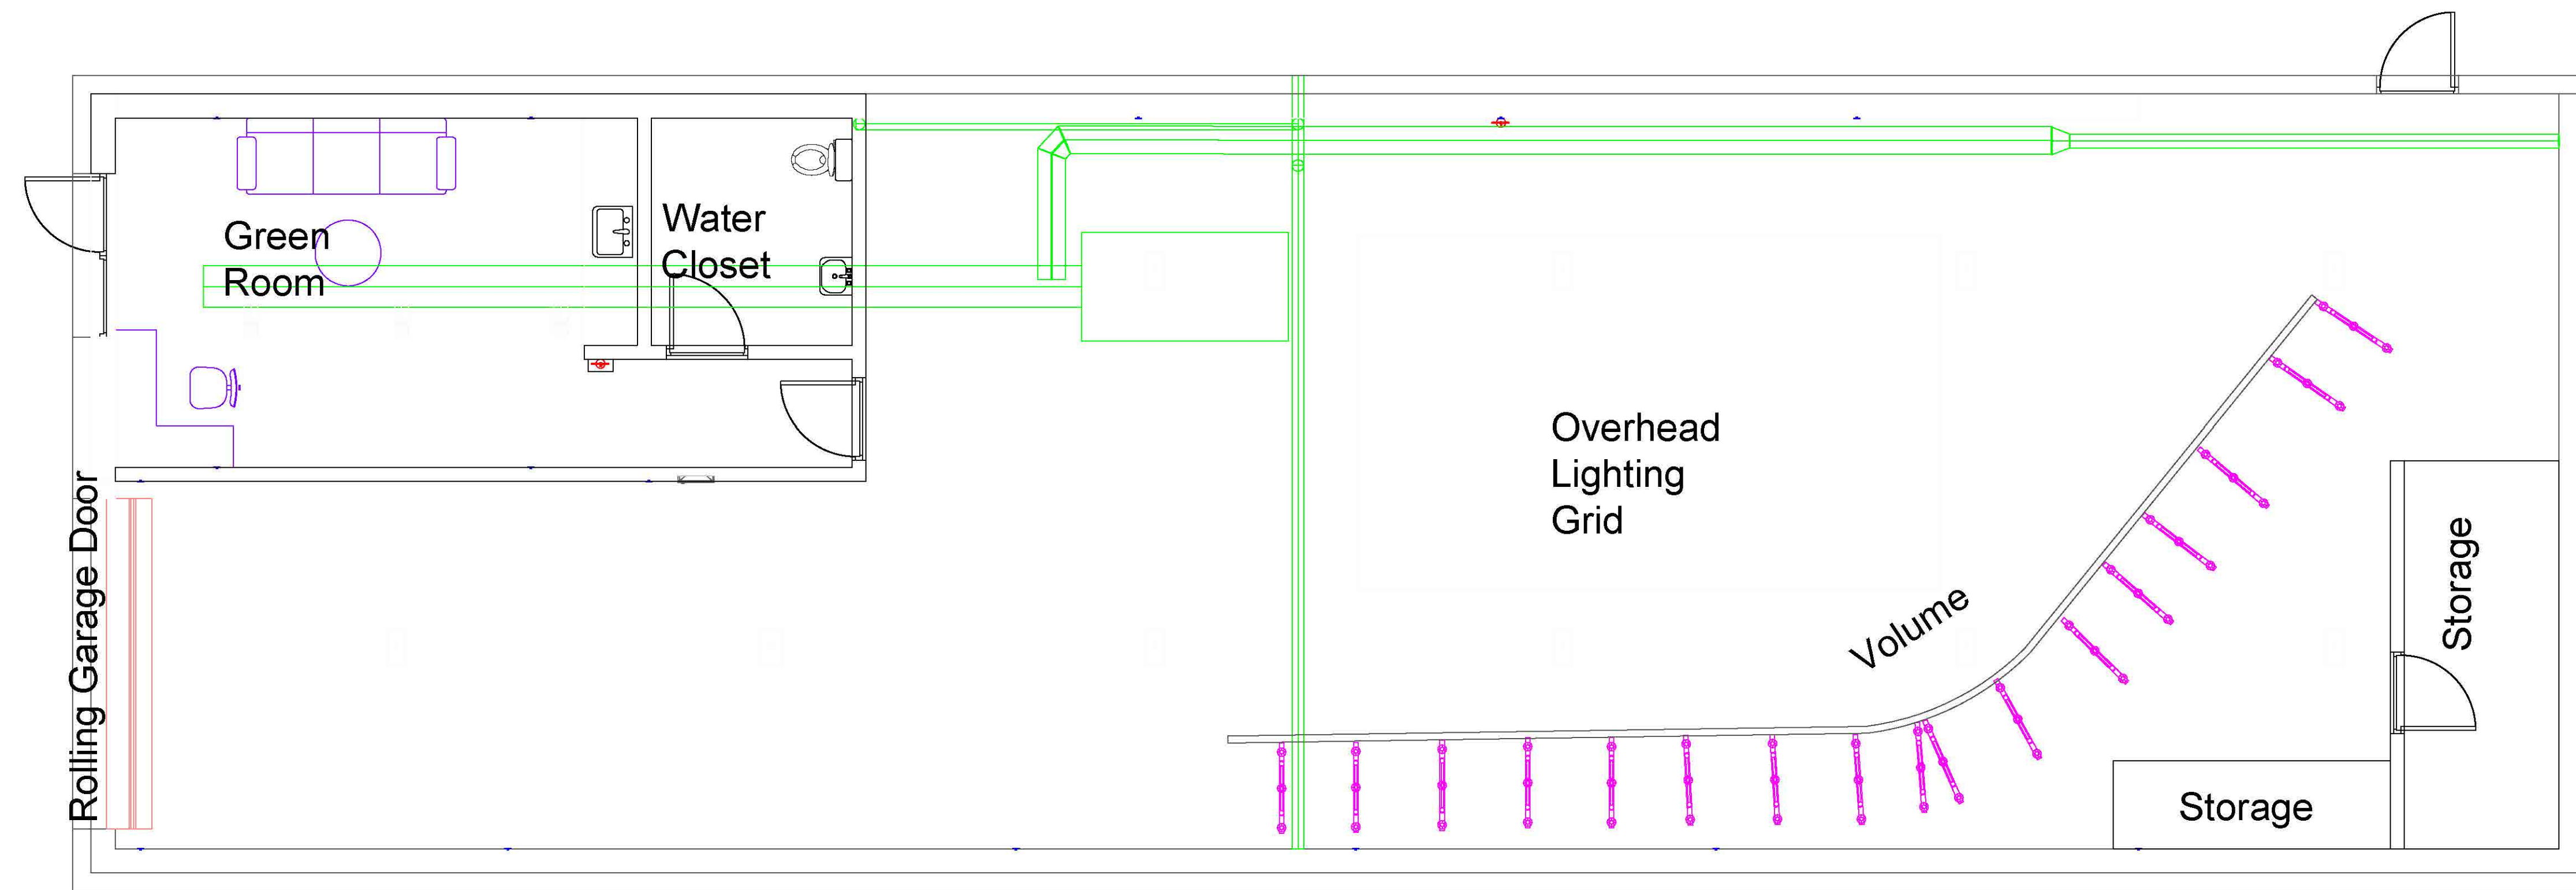

SCALE: 1/16" = 1'-0"

2

Co-Production House Studio Full Section View

SCALE: 1/16" = 1'-0"

Project Name:
Co-Production House Studio-Volume

Project Address:
7601 S Congress Ave Suite 140, Austin, TX 78745

Drawing:
Co-Production House Studio Layout

1 Co-Production House Studio Full Ground Plan
SCALE: 1/8" = 1'-0"
2' 4' 8' 16' 24'

2 Co-Production House Studio Full Section View
SCALE: 1/8" = 1'-0"
2' 4' 8' 16' 24'

1 Co-Production House Studio Full Ground Plan
SCALE: 1/8" = 1'-0"

2 Co-Production House Studio Full Section View
SCALE: 1/8" = 1'-0"

- Key:
- Walls- BLACK
 - Furniture- PURPLE
 - HVAC- GREEN
 - Volume- BLACK/MAGENTA
 - Electric Outlets- BLUE
 - Overhead Lights- GREY

Project Name:
Co-Production
House Studio-
Volume

Drawing
Number
1.00

Sheet Number

5 of 6

1

Co-Production House Studio Full Front Isometric View

SCALE: 1/8" = 1'-0"

Project Name:
Co-Production
House Studio-
Volume

Project Address:
7601 S Congress
Ave Suite 140,
Austin, TX 78745