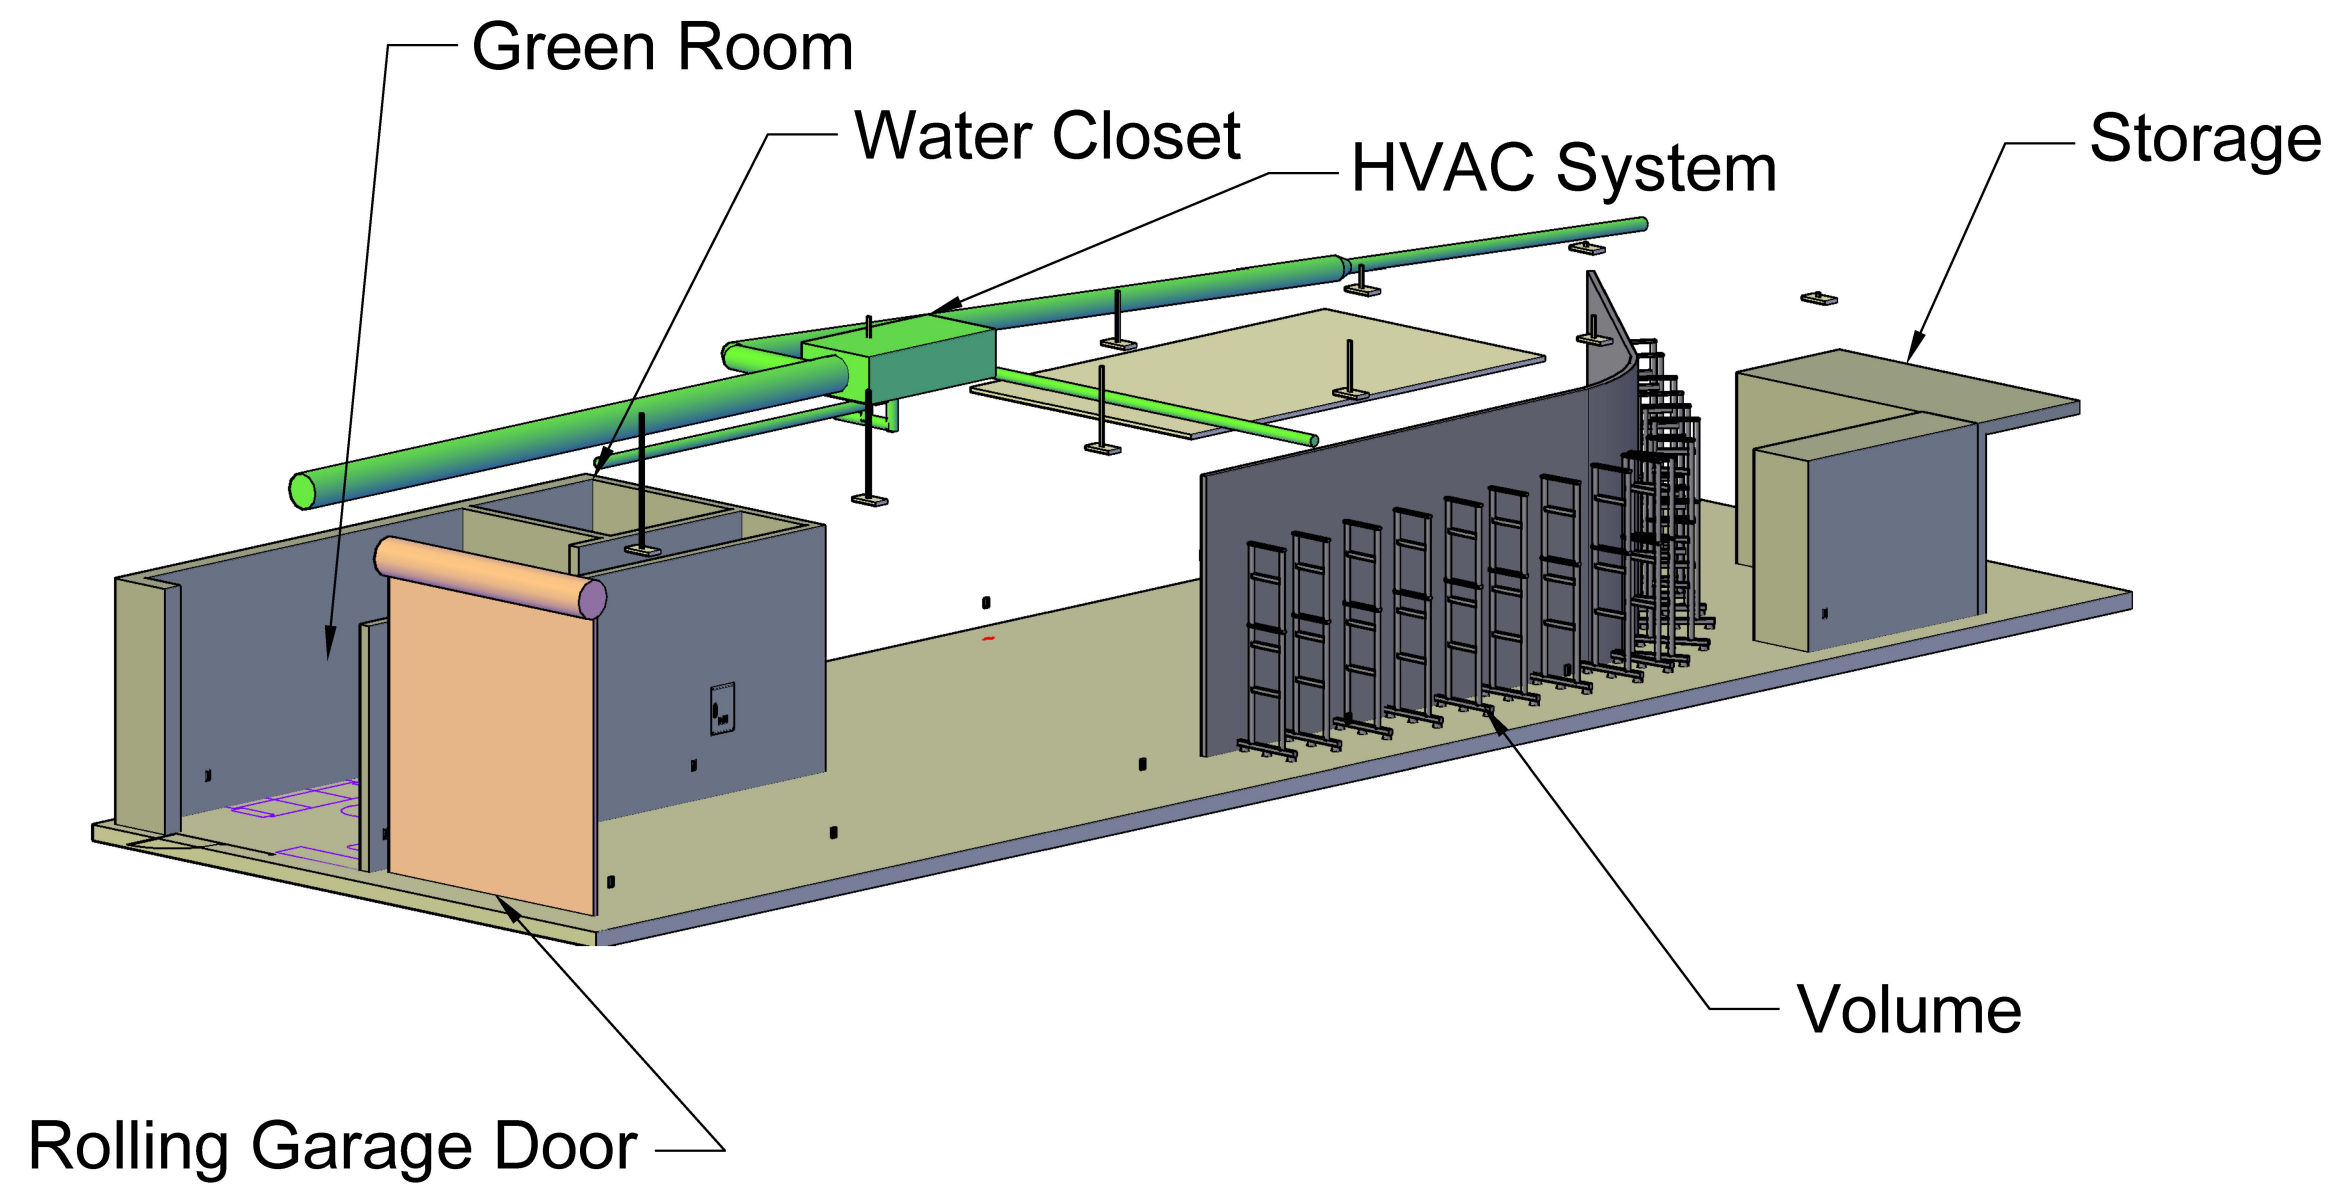

Drawing
Number
1.00

Sheet Number

5 of 6

1

Co-Production House Studio Full Front Isometric View

SCALE: 1/8" = 1'-0"

Project Name:
Co-Production
House Studio-
Volume

Project Address:
7601 S Congress
Ave Suite 140,
Austin, TX 78745