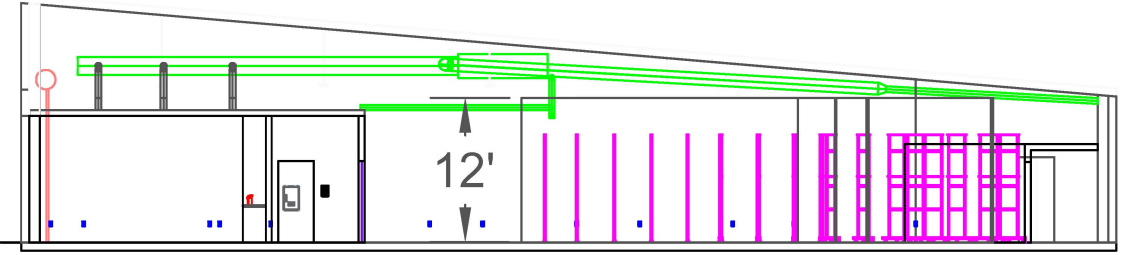

Sheet Number
1 of 6

- Key:
- Walls- BLACK
 - Furniture- PURPLE
 - HVAC- GREEN
 - Volume- BLACK/MAGENTA
 - Electric Outlets- BLUE
 - Overhead Lights- GREY
 - Fire Extinguishers- RED

1

Co-Production House Studio Full Ground Plan

SCALE: 1/16" = 1'-0"

2

Co-Production House Studio Full Section View

SCALE: 1/16" = 1'-0"

Project Name:
Co-Production House Studio-Volume

Project Address:
7601 S Congress Ave Suite 140, Austin, TX 78745

Drawing:
Co-Production House Studio Layout

1 Co-Production House Studio Full Ground Plan
SCALE: 1/8" = 1'-0"
2' 4' 8' 16' 24'

2 Co-Production House Studio Full Section View
SCALE: 1/8" = 1'-0"
2' 4' 8' 16' 24'

1 Co-Production House Studio Full Ground Plan
SCALE: 1/8" = 1'-0"