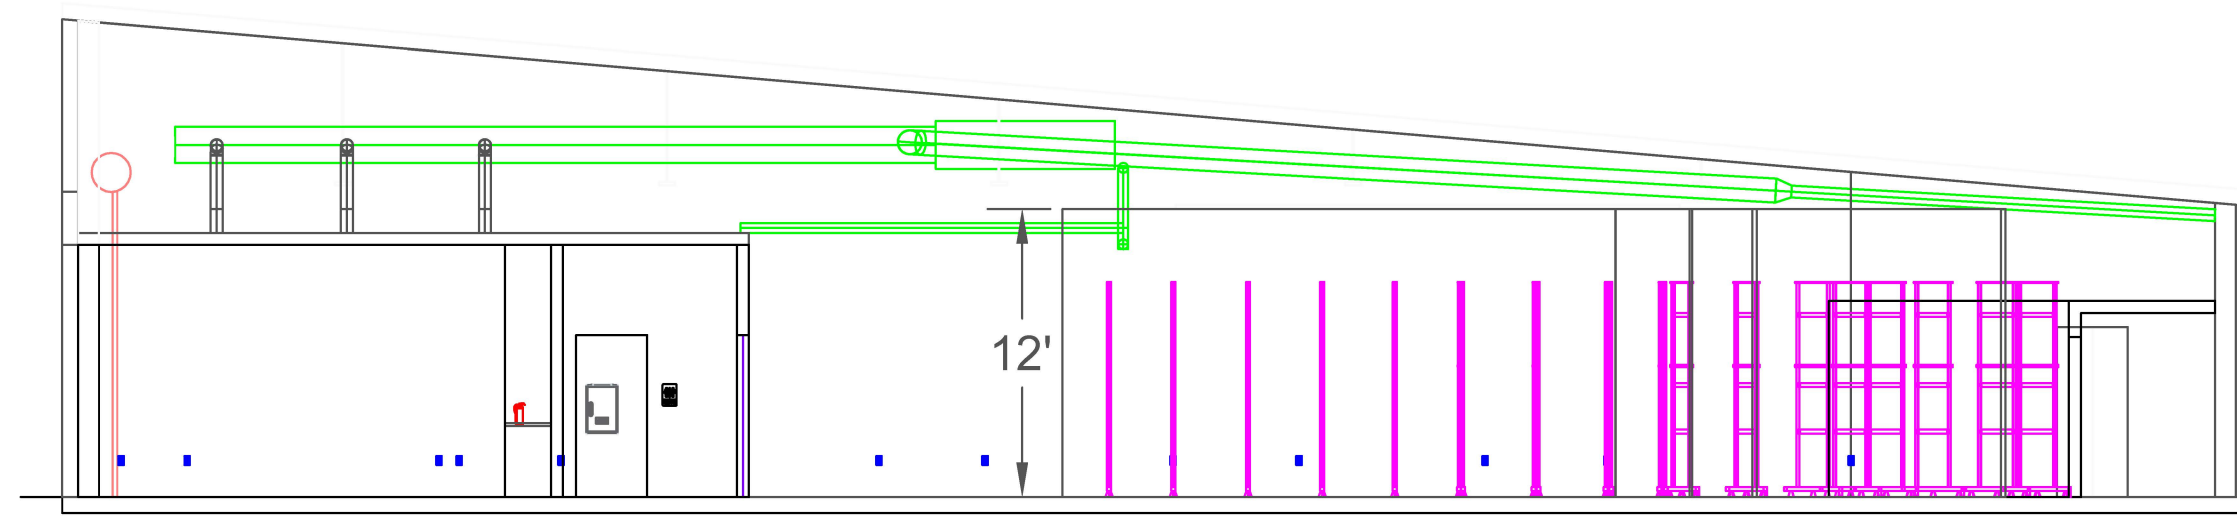

SCALE: 1/16" = 1'-0"

2

Co-Production House Studio Full Section View

SCALE: 1/16" = 1'-0"

Project Name:
Co-Production House Studio-Volume

Project Address:
7601 S Congress Ave Suite 140, Austin, TX 78745

Drawing:
Co-Production House Studio Layout

1 Co-Production House Studio Full Ground Plan
SCALE: 1/8" = 1'-0"
2' 4' 8' 16' 24'

2 Co-Production House Studio Full Section View
SCALE: 1/8" = 1'-0"
2' 4' 8' 16' 24'

1 Co-Production House Studio Full Ground Plan
SCALE: 1/8" = 1'-0"

2 Co-Production House Studio Full Section View
SCALE: 1/8" = 1'-0"

- Key:
- Walls- BLACK
 - Furniture- PURPLE
 - HVAC- GREEN
 - Volume- BLACK/MAGENTA
 - Electric Outlets- BLUE
 - Overhead Lights- GREY

Project Name:
Co-Production
House Studio-
Volume

Drawing
Number
1.00

Sheet Number

5 of 6

1

Co-Production House Studio Full Front Isometric View

SCALE: 1/8" = 1'-0"

Project Name:
Co-Production
House Studio-
Volume

Project Address:
7601 S Congress
Ave Suite 140,
Austin, TX 78745