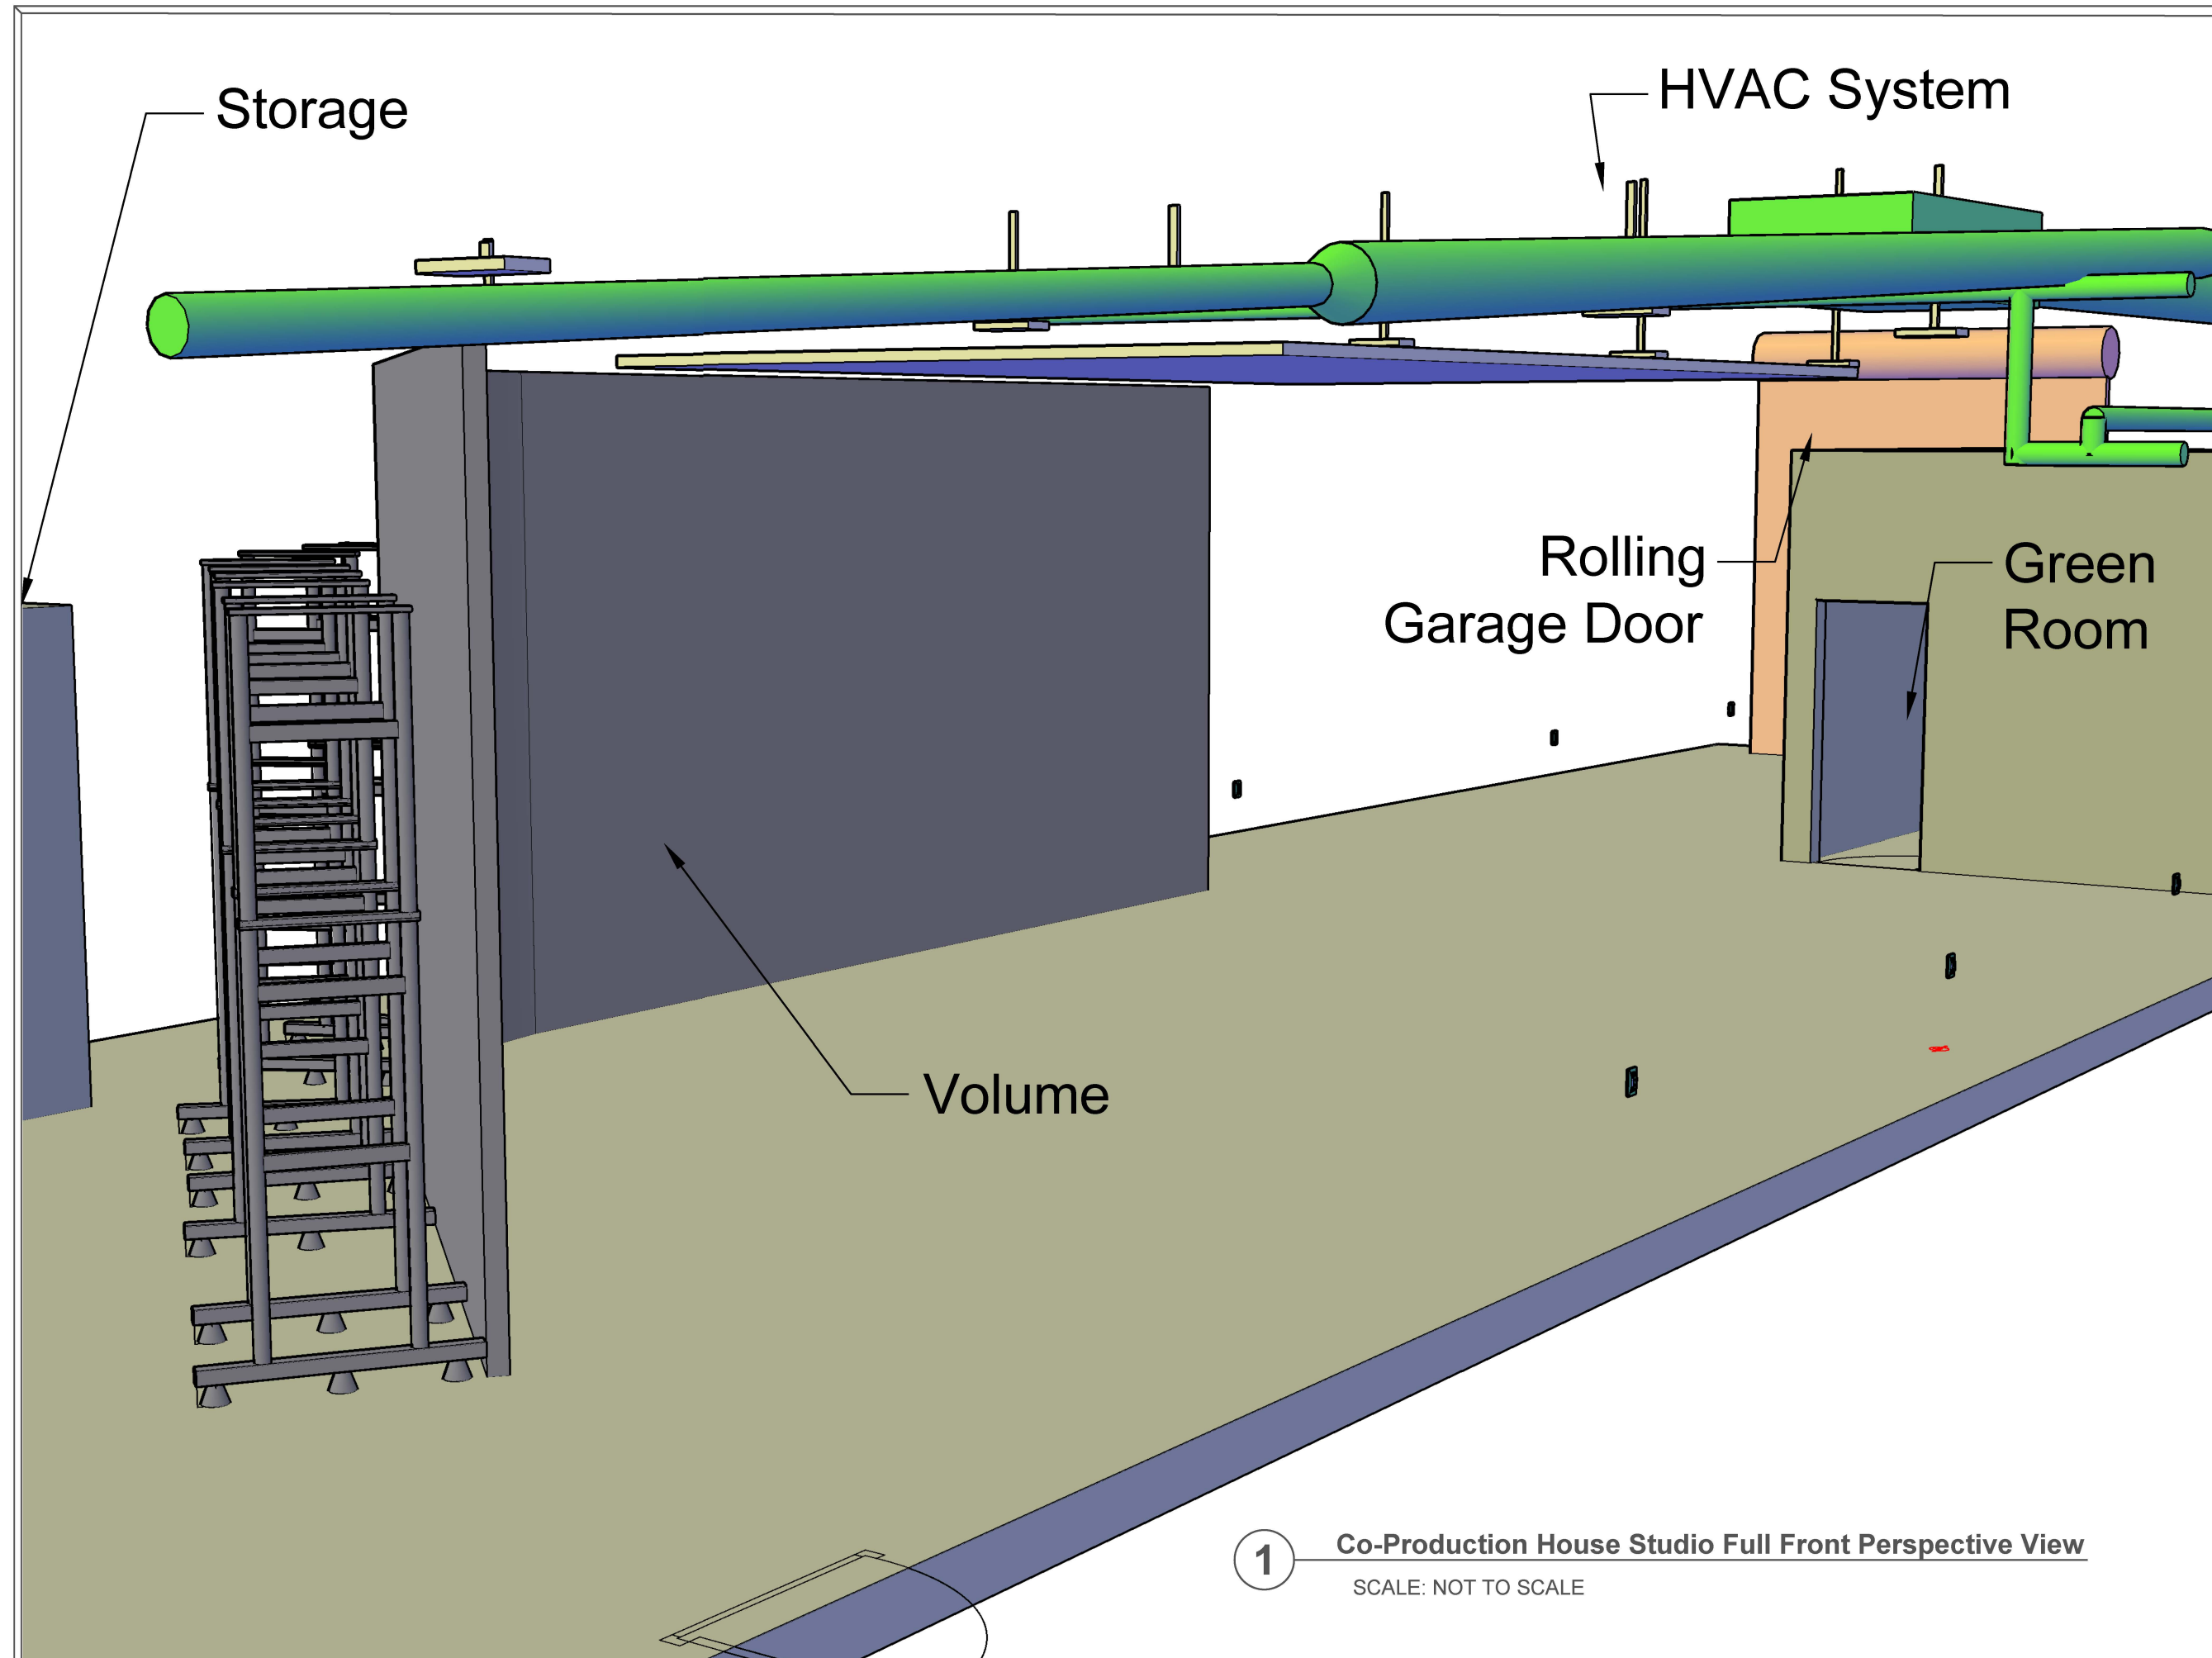

Drawing
Number
1.00

Sheet Number

5 of 6

1

Co-Production House Studio Full Front Isometric View

SCALE: 1/8" = 1'-0"

Project Name:
Co-Production
House Studio-
Volume

Project Address:
7601 S Congress
Ave Suite 140,
Austin, TX 78745

Drawing:
Co-Production
House Studio 3D
Front Perspective
View

Drawn by:
Iakov
Doumanoff

Date:
06/26/2023

Drawing
Number
1.00

Sheet Number

6 of 6

1 Co-Production House Studio Full Front Perspective View
SCALE: NOT TO SCALE