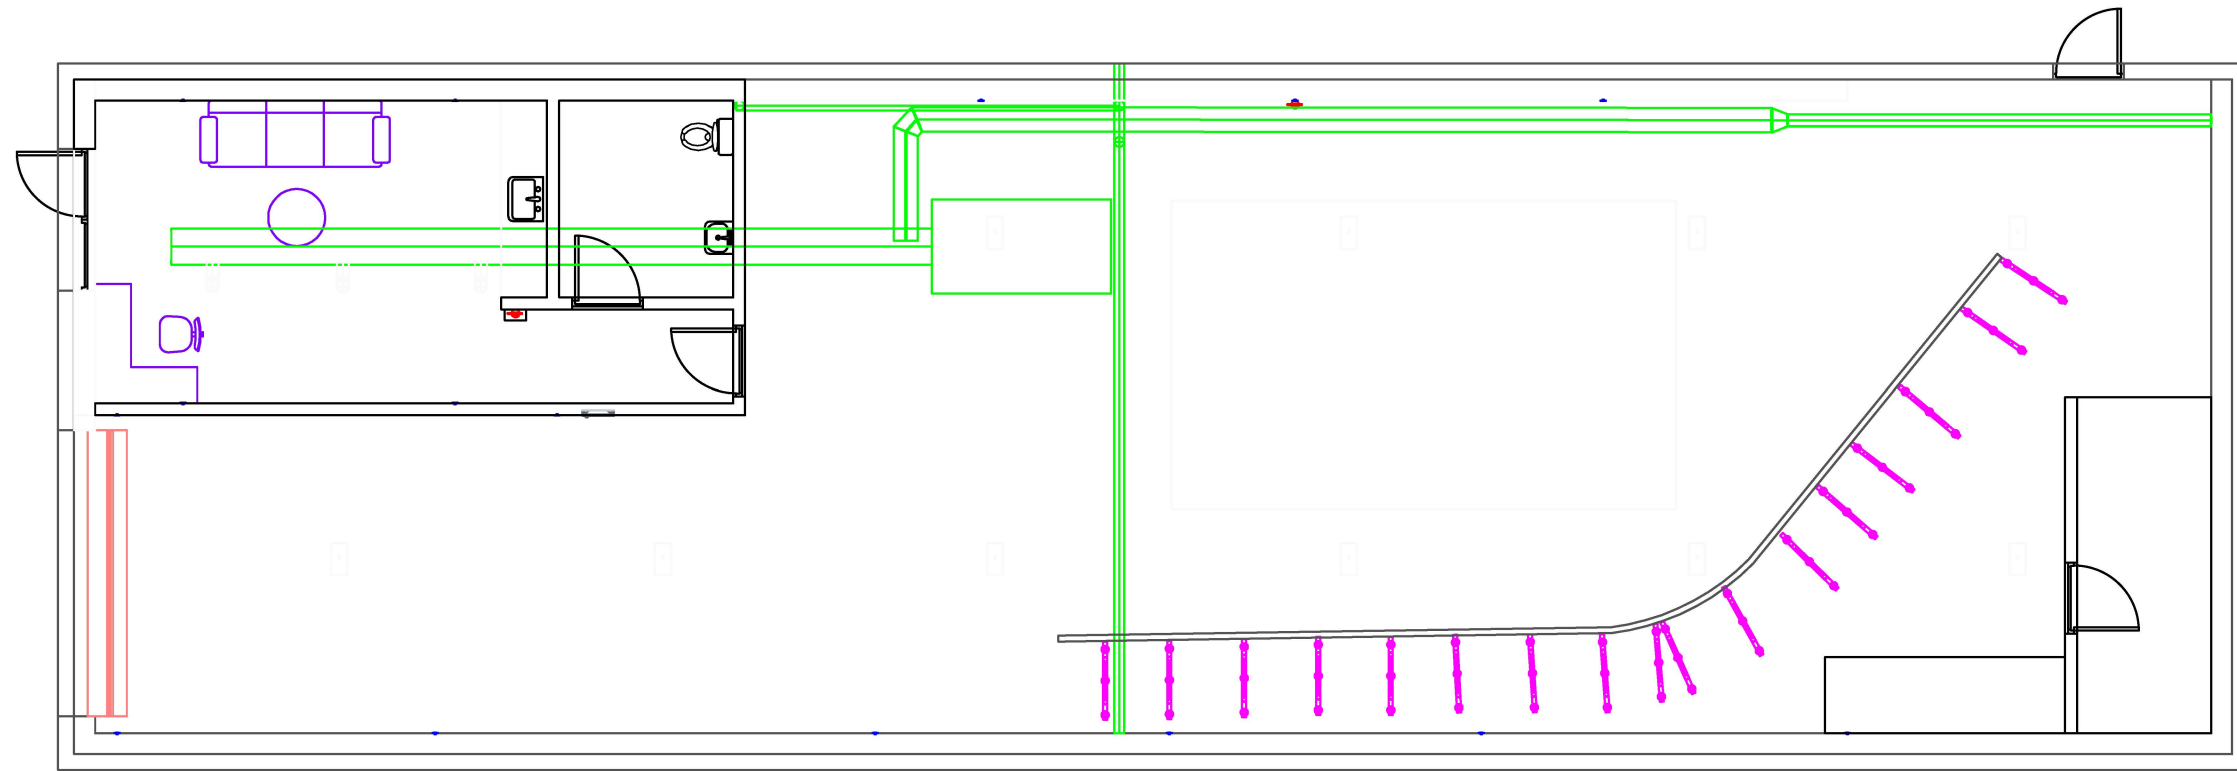

SCALE: 1/16" = 1'-0"

2

Co-Production House Studio Full Section View

SCALE: 1/16" = 1'-0"

Project Name:
Co-Production House Studio-Volume

Project Address:
7601 S Congress Ave Suite 140, Austin, TX 78745

Drawing:
Co-Production House Studio Layout

1 Co-Production House Studio Full Ground Plan
SCALE: 1/8" = 1'-0"
2' 4' 8' 16' 24'

2 Co-Production House Studio Full Section View
SCALE: 1/8" = 1'-0"
2' 4' 8' 16' 24'

1 Co-Production House Studio Full Ground Plan
SCALE: 1/8" = 1'-0"

2 Co-Production House Studio Full Section View
SCALE: 1/8" = 1'-0"

- Key:
- Walls- BLACK
 - Furniture- PURPLE
 - HVAC- GREEN
 - Volume- BLACK/MAGENTA
 - Electric Outlets- BLUE
 - Overhead Lights- GREY

Project Name:
Co-Production
House Studio-
Volume

Drawing
Number
1.00

Sheet Number

5 of 6

1

Co-Production House Studio Full Front Isometric View

SCALE: 1/8" = 1'-0"

Project Name:
Co-Production
House Studio-
Volume

Project Address:
7601 S Congress
Ave Suite 140,
Austin, TX 78745