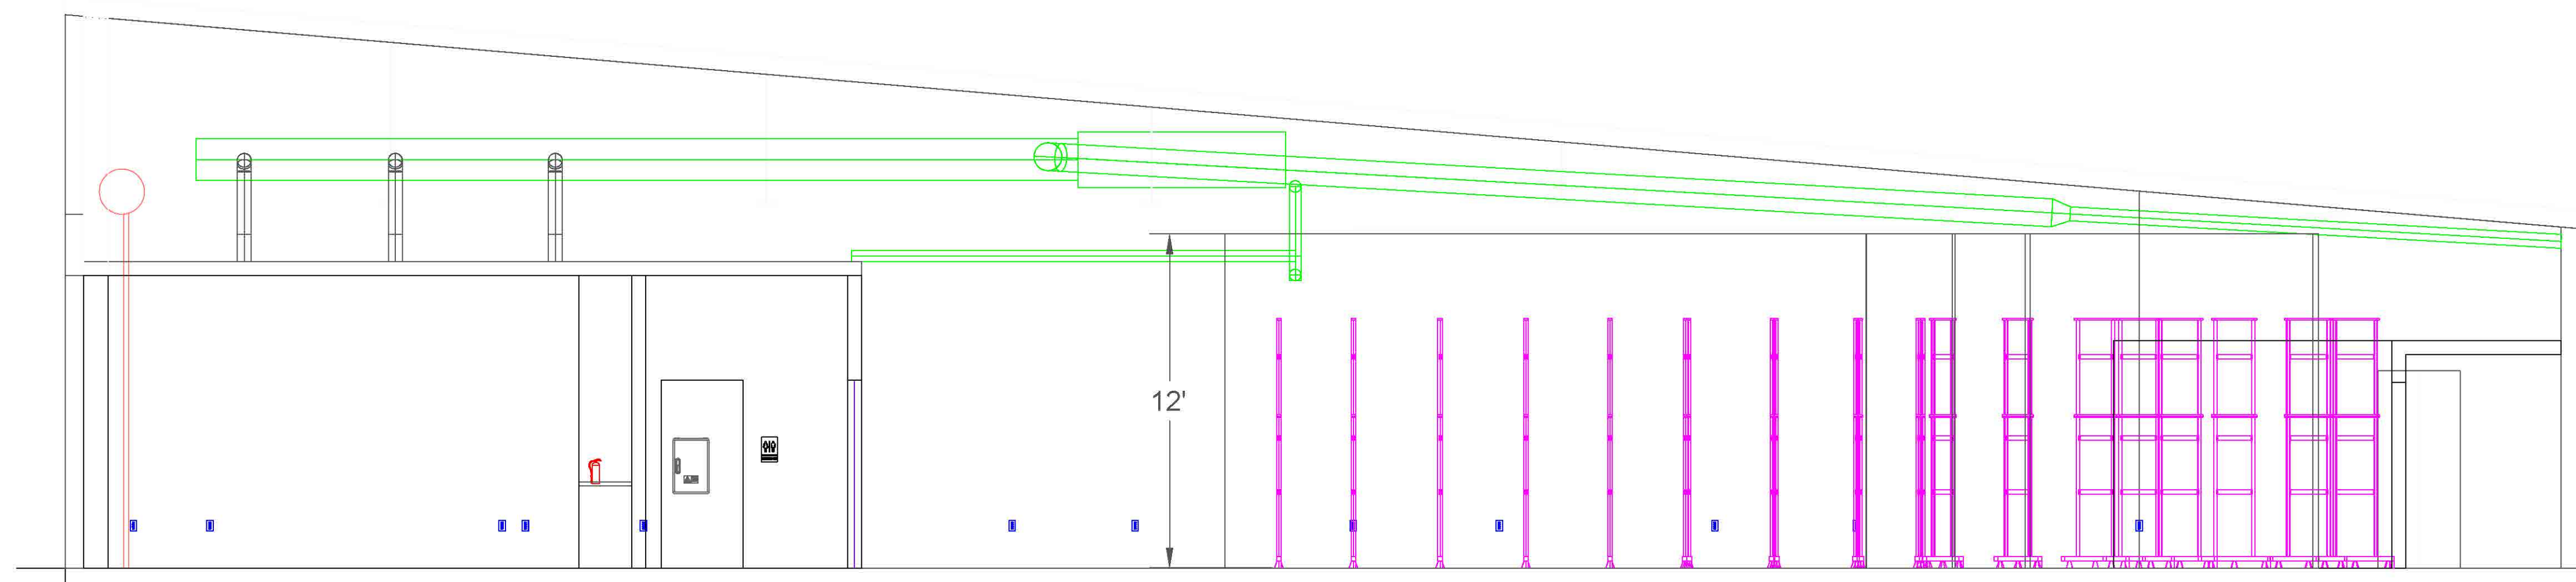

1 Co-Production House Studio Full Ground Plan
SCALE: 1/8" = 1'-0"
2' 4' 8' 16' 24'

2 Co-Production House Studio Full Section View
SCALE: 1/8" = 1'-0"
2' 4' 8' 16' 24'

1 Co-Production House Studio Full Ground Plan
SCALE: 1/8" = 1'-0"

2 Co-Production House Studio Full Section View
SCALE: 1/8" = 1'-0"

- Key:
- Walls- BLACK
 - Furniture- PURPLE
 - HVAC- GREEN
 - Volume- BLACK/MAGENTA
 - Electric Outlets- BLUE
 - Overhead Lights- GREY

Project Name:
Co-Production
House Studio-
Volume

Project Address:
7601 S Congress
Ave Suite 140,
Austin, TX 78745

Drawing:
Co-Production
House Studio 3D
Back View

Drawn by:
Iakov
Doumanoff

Date:
06/26/2023

Drawing
Number
1.00

Sheet Number

4 of 6

1 Co-Production House Studio Full Rear Isometric View
SCALE: 1/8" = 1'-0"
2' 4' 8' 16' 24'

Drawing
Number
1.00

Sheet Number

5 of 6

1

Co-Production House Studio Full Front Isometric View

SCALE: 1/8" = 1'-0"

Project Name:
Co-Production
House Studio-
Volume

Project Address:
7601 S Congress
Ave Suite 140,
Austin, TX 78745