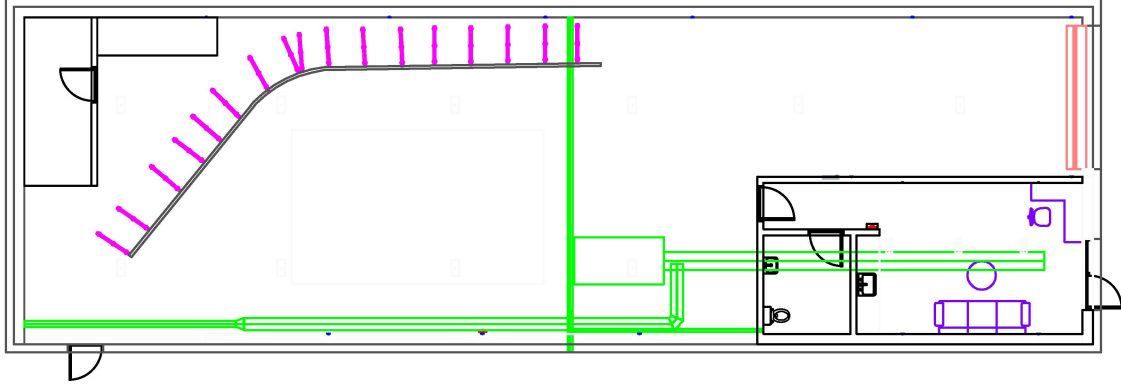

Project Name:
Co-Production
House Studio-
Volume

Project Address:
7601 S Congress
Ave Suite 140,
Austin, TX 78745

Drawing:
Co-Production
House Studio
Layout

Drawn by:
Iakov
Doumanoff

Date:
06/26/2023

Drawing
Number
1.00

Sheet Number
1 of 6

1. Key:
2. Walls- BLACK
   - Furniture- PURPLE
   - HVAC- GREEN
   - Volume- BLACK/MAGENTA
   - Electric Outlets- BLUE
   - Overhead Lights- GREY
   - Fire Extinguishers- RED

1

Co-Production House Studio Full Ground Plan

SCALE: 1/16" = 1'-0"