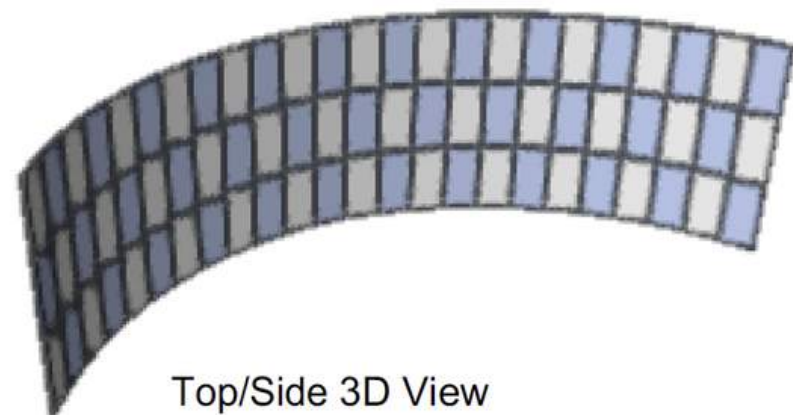

Rigged Comfort Monitors/
Virtual Audience Screens

Sitewide Multiview
Monitoring

EL GRANDE STUDIO

LED WALL DIMENSIONS - CURVED CONFIGURATION

LED Wall Pixel Map

Panel Count: Absen PL 2.9 XL
24 Panels wide x 3 Panels tall
Each Panel is 168 pixels (w) x 336 pixels (t)

Orthogonal/Flat View

Top/Side 3D View

Front 3D View

LED WALL DIMENSIONS - CUSTOM CONFIGURATION