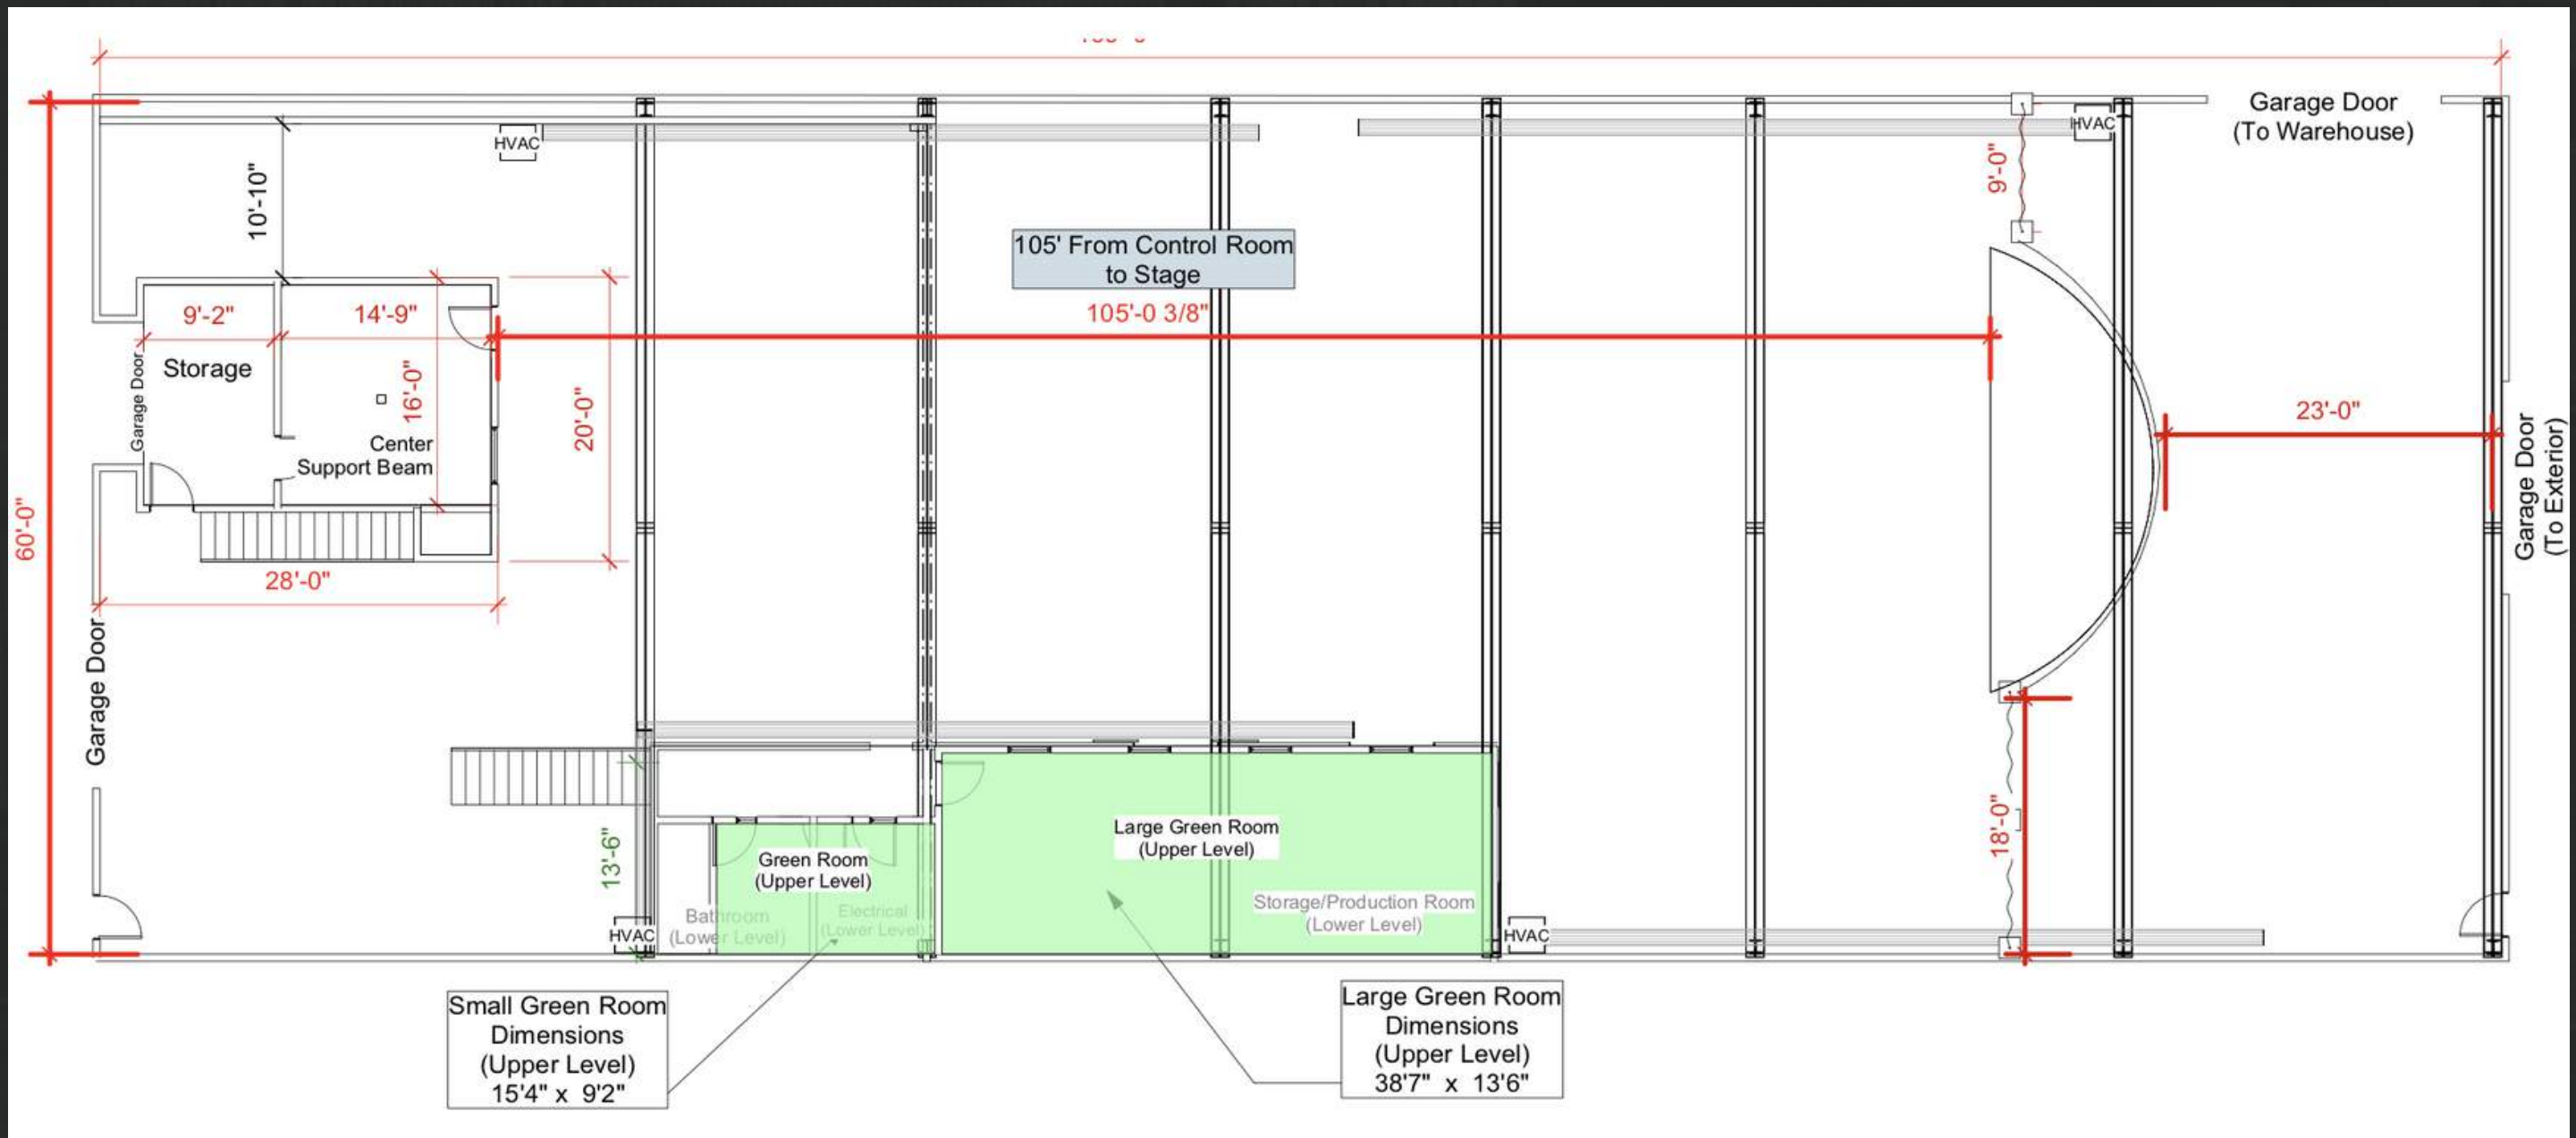

OFFICES

YOUR NEW HOME. AT A GLANCE

3 Studios

Kitchen Facilities

Pool and Spa

Onsite IT
Expansion/Support

2 Green Rooms

Bathroom Facilities

Rigged Comfort Monitors/
Virtual Audience Screens

Sitewide Multiview
Monitoring

EL GRANDE STUDIO

LED WALL DIMENSIONS - CURVED CONFIGURATION

LED Wall Pixel Map

Panel Count: Absen PL 2.9 XL
24 Panels wide x 3 Panels tall
Each Panel is 168 pixels (w) x 336 pixels (t)

Orthogonal/Flat View

Top/Side 3D View

Front 3D View

LED WALL DIMENSIONS - CUSTOM CONFIGURATION